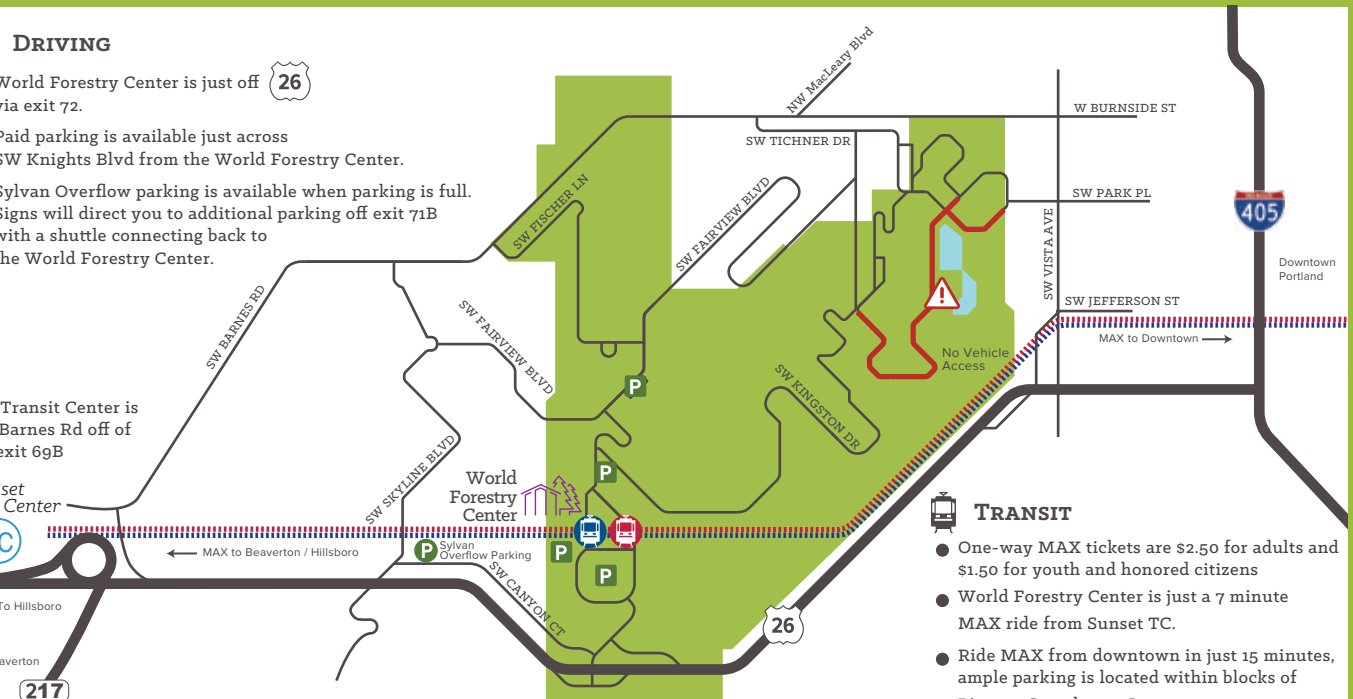

You can pay for parking through the **Parking Kitty** app at www.parkingkitty.com.

TRANSIT

Blue Line - Hillsboro/City Center/Gresham

Red Line - Airport/City Center/Beaverton

MAX service arrives every 7 minutes to Washington Park with trains running till midnight.

MAX drops off just across from the Discovery Museum.

Free Washington Park Shuttle service runs
DAILY: May-Oct WKND ONLY: Nov-April

Sunset Transit Center offers free parking and is located on Barnes Rd just off OR-26 exit 69B, only a 7 minute MAX ride from Washington Park.

DIRECTIONS - SEE REVERSE SIDE FOR CAMPUS MAP

4033 SW Canyon Rd.
Portland, OR 97221 United States

DRIVING

- World Forestry Center is just off **26** via exit 72.
- Paid parking is available just across SW Knights Blvd from the World Forestry Center.
- Sylvan Overflow parking is available when parking is full. Signs will direct you to additional parking off exit 71B with a shuttle connecting back to the World Forestry Center.

Sunset Transit Center is on SW Barnes Rd off of US-26 exit 69B

Sunset Transit Center

To Hillsboro

To Beaverton

217

TRANSIT

- One-way MAX tickets are \$2.50 for adults and \$1.50 for youth and honored citizens
- World Forestry Center is just a 7 minute MAX ride from Sunset TC.
- Ride MAX from downtown in just 15 minutes, ample parking is located within blocks of Pioneer Courthouse Square.
- More information is available at trimet.org.